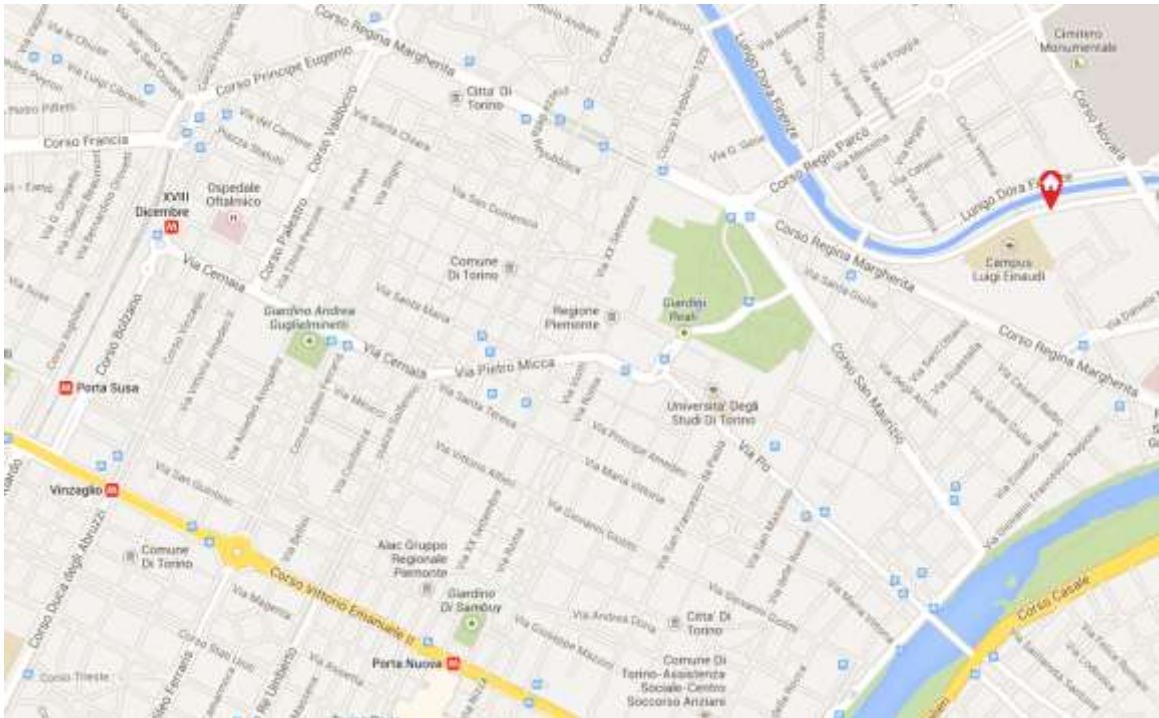

How to get to Residenza Olympia from Caselle airport

Olimpia Hall of residence

Address: Lungodora Siena 104 - Phone 01108292500. [To visit Google Map](#)

By taxi:

about 35 minutes, for the price of about max 35euros

2. Get off at **PORTA SUSA** station

3. Walk in front of the old station
(XVIII Dicembre Square)

4. Take tram n° 13 or
bus 56 eastwards (towards via Po).

5. Get off in via Po, at the
corner with via Rossini

6. Take bus n° 68 northwards (towards "Casale") for 7 stops.

7. Get off at stop n°2287 - GTT STABILIMENTO TORTONA (corso Tortona / Deposito Gtt)

Walk for about 270 m along the river, and you are arrived in Lungo Dora Siena 104.

From Porta Susa station to Residenza Olympia you will need about 40 minutes.

USEFUL INFORMATION

Bring with you an internet wire to connect to your laptop in order to have free internet access in Residenza Olympia.