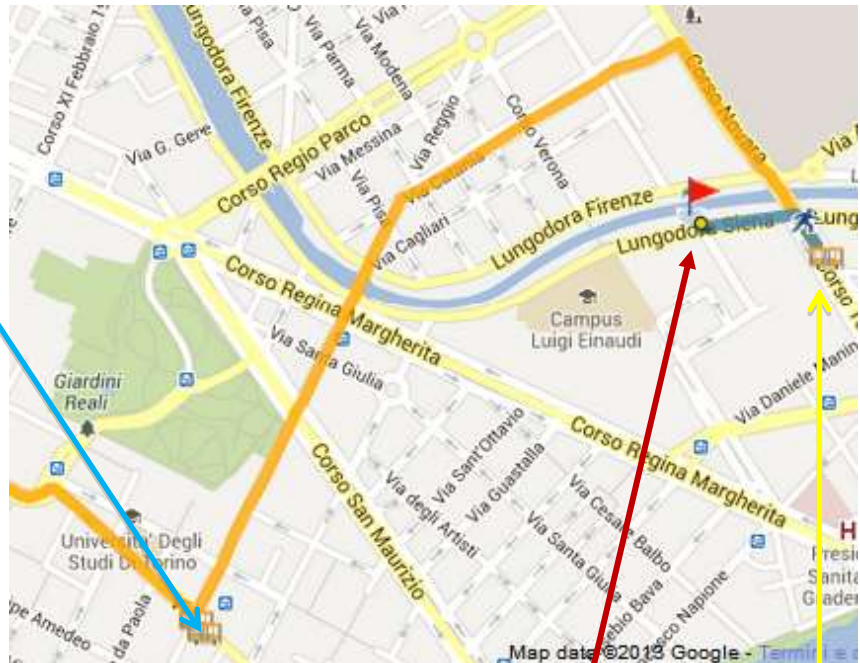

How to get to Residenza Olympia from Caselle airport

Olimpia Hall of residence

Address: Lungodora Siena 104 - Phone 01108292500. [To visit Google Map](#)

By taxi:

about 35 minutes, for the price of about max 35euros

2. Get off at **PORTA SUSA** station

3. Walk in front of the old station
(XVIII Dicembre Square)

4. Take tram n° 13 or
bus 56 eastwards (towards via Po).

5. Get off in via Po, at the
corner with via Rossini

6. Take bus n° 68 northwards (towards "Casale") for 7 stops.

7. Get off at stop n°2287 - GTT STABILIMENTO TORTONA (corso Tortona / Deposito Gtt)

Walk for about 270 m along the river, and you are arrived in Lungo Dora Siena 104.

From Porta Susa station to Residenza Olympia you will need about 40 minutes.

USEFUL INFORMATION

Bring with you an internet wire to connect to your laptop in order to have free internet access in Residenza Olympia.