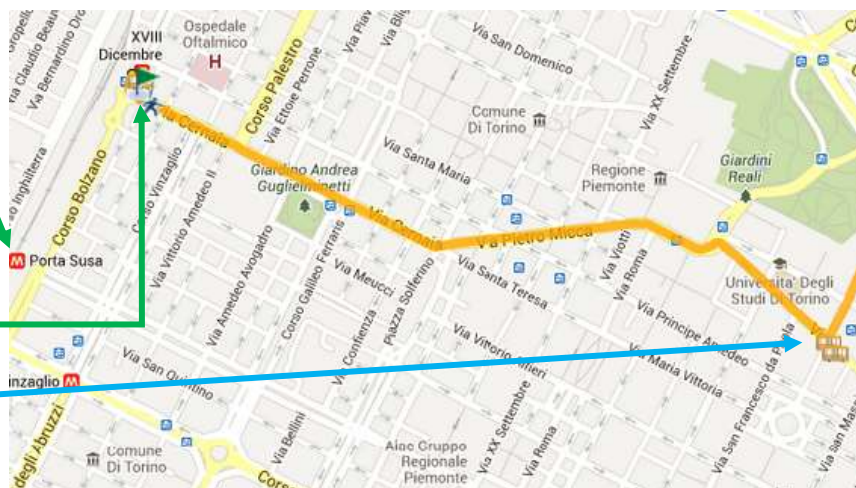

How to get to Residenza Olympia from Caselle airport

Olimpia Hall of residence

Address: Lungodora Siena 104 - Phone 01108292500. [To visit Google Map](#)

By taxi:

about 35 minutes, for the price of about max 35euros

By bus:

1. At the airport, take the **SADEM bus**, just outside the exit.

You may buy the ticket in, at the price of 7 euros.

On Sunday the bus leaves every 30 minutes, and on week-days every 15-30 minutes.

2. Get off at **PORTA SUSA** station

3. Walk in front of the old station
(XVIII Dicembre Square)

4. Take tram n° 13 or
bus 56 eastwards (towards via Po).

5. Get off in via Po, at the
corner with via Rossini

6. Take bus n° 68 northwards (towards "Casale") for 7 stops.

7. Get off at stop n°2287 - GTT STABILIMENTO TORTONA (corso Tortona / Deposito Gtt)

Walk for about 270 m along the river, and you are arrived in Lungo Dora Siena 104.